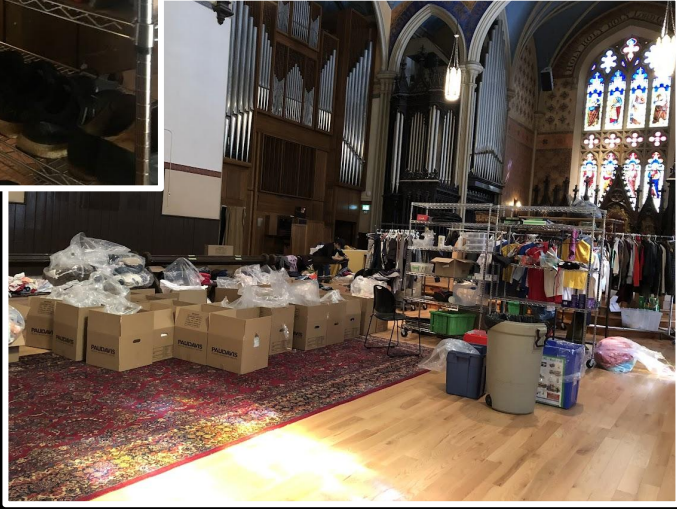

Summer 2023 - Unity Kitchen Winds Down

Fall 2023
Trinity Community Hub Starts

Winter 2023
Trinity CommUNITY Hub Starts

January 2024 - Winter Warmth Clothing Drive

Free Store

Coffee

People get a number (like at a Deli counter) so they don't have to literally stand in line. 5-10 people come in at a time to use the bathroom and/or to pick up from the free store, harm reduction, clothing bank, and take-out meal.