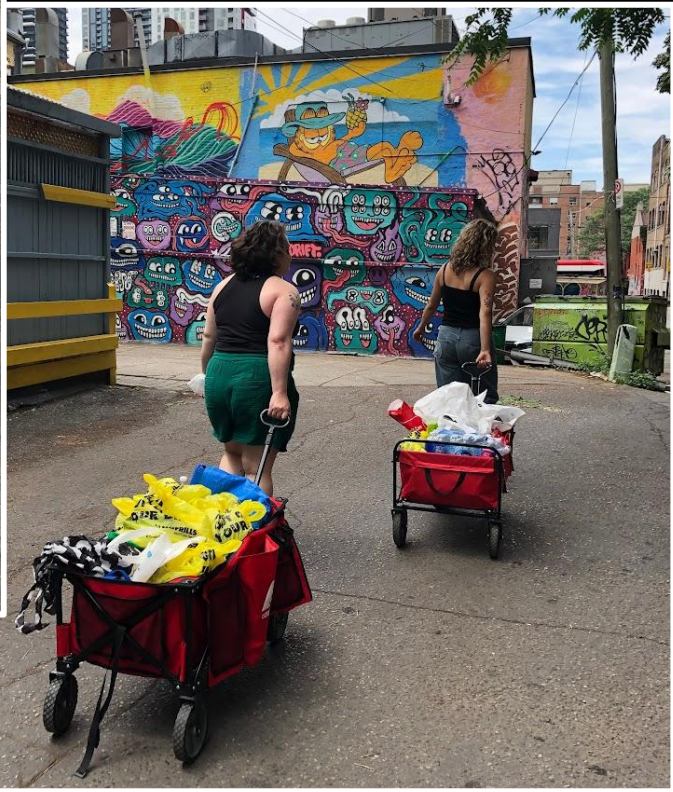

Summer 2023 - Unity Kitchen Winds Down

Fall 2023
Trinity Community Hub Starts

Winter 2023
Trinity CommUNITY Hub Starts

January 2024 - Winter Warmth Clothing Drive

Free Store

Coffee

People get a number (like at a Deli counter) so they don't have to literally stand in line. 5-10 people come in at a time to use the bathroom and/or to pick up from the free store, harm reduction, clothing bank, and take-out meal.