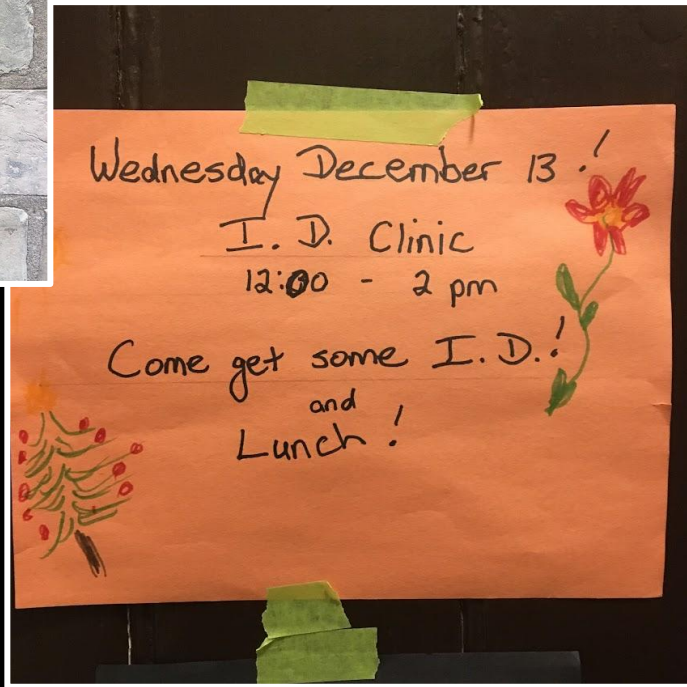

Summer 2023 - Unity Kitchen Winds Down

Fall 2023
Trinity Community Hub Starts

Winter 2023
Trinity CommUNITY Hub Starts

January 2024 - Winter Warmth Clothing Drive

Free Store

Coffee

People get a number (like at a Deli counter) so they don't have to literally stand in line. 5-10 people come in at a time to use the bathroom and/or to pick up from the free store, harm reduction, clothing bank, and take-out meal.